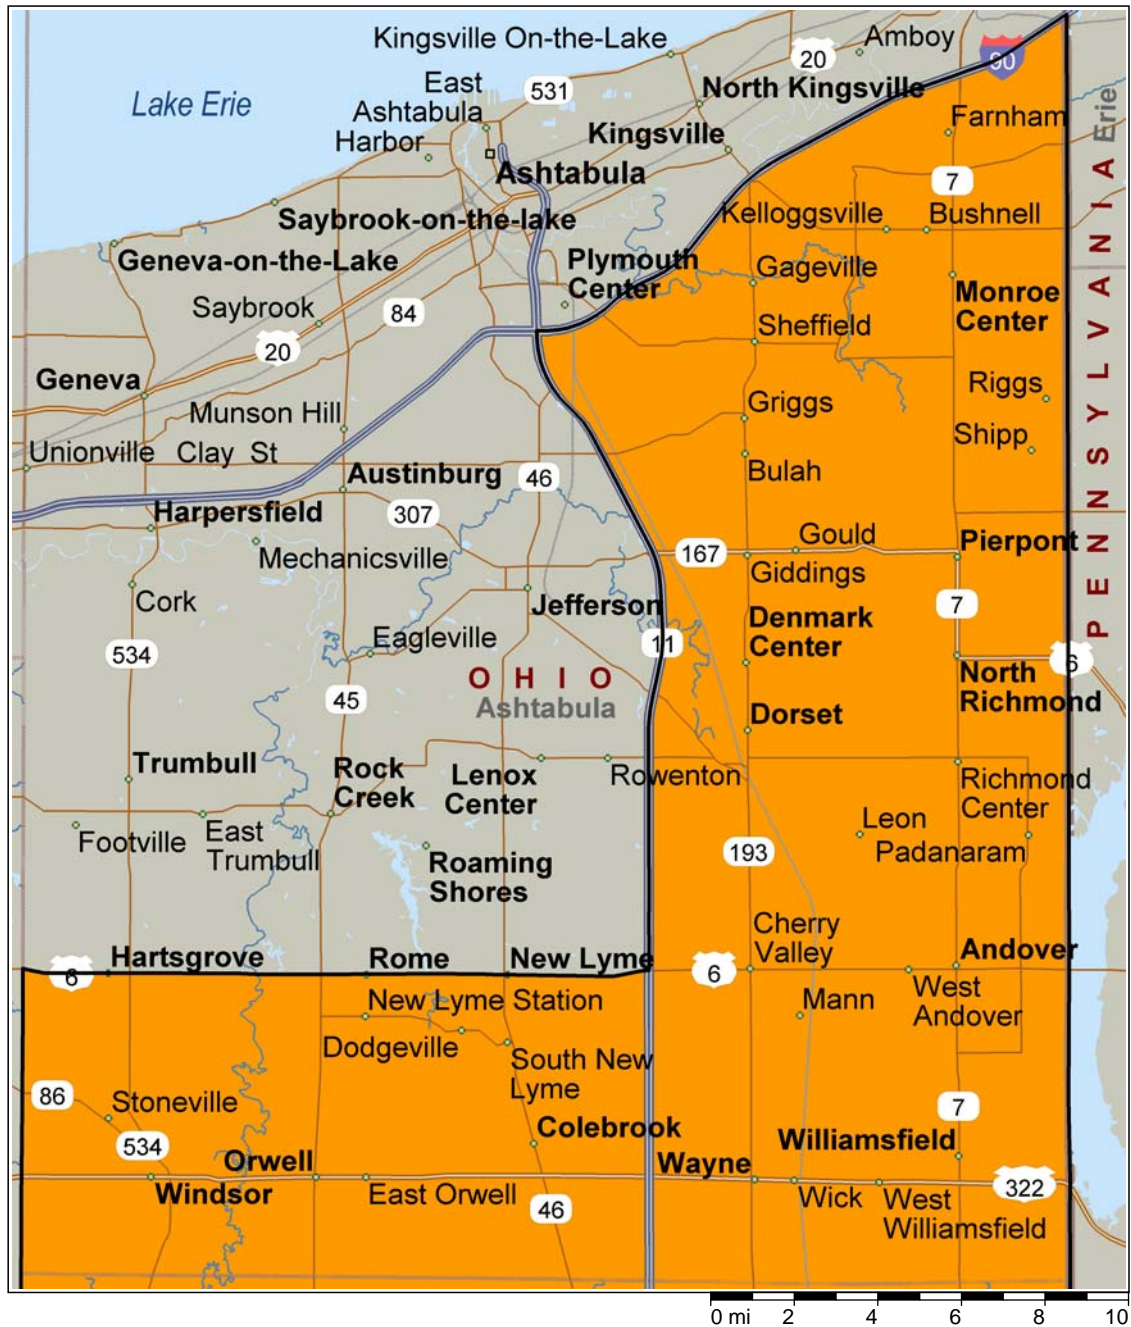

Ashtabula, Ohio

Copyright © and (P) 1988–2012 Microsoft Corporation and/or its suppliers. All rights reserved. <http://www.microsoft.com/mappoint/>
Certain mapping and direction data © 2012 NAVTEQ. All rights reserved. The Data for areas of Canada includes information taken with permission from Canadian authorities, including: © Her Majesty the Queen in Right of Canada, © Queen's Printer for Ontario. NAVTEQ and NAVTEQ ON BOARD are trademarks of NAVTEQ. © 2012 Tele Atlas North America, Inc. All rights reserved. Tele Atlas and Tele Atlas North America are trademarks of Tele Atlas, Inc. © 2012 by Applied Geographic Solutions. All rights reserved. Portions © Copyright 2012 by Woodall Publications Corp. All rights reserved.